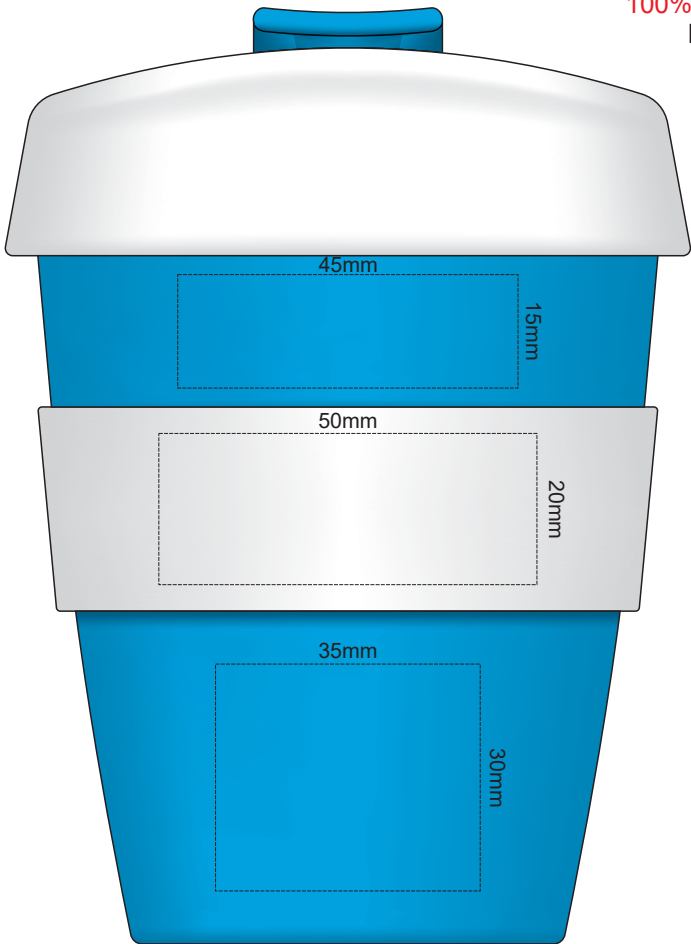

Flip & lid colour	Band colour	Cup colour
White	White	White
Yellow	Yellow	Yellow
Orange	Orange	Orange
Pink	Pink	Pink
Red	Red	Red
Light Green	Light Green	Light Green
Green	Green	Green
Cyan	Cyan	Cyan
Blue	Blue	Blue
Dark Blue	Dark Blue	Dark Blue
Dark Purple	Dark Purple	Dark Purple
Grey	Grey	Grey

100% of Actual Size
Pad Print

100% of Actual Size
Pad Print

SIDE 1

SIDE 2

Flip & lid colour	Band colour	Cup colour
White	White	White
Yellow	Yellow	Yellow
Orange	Orange	Orange
Pink	Pink	Pink
Red	Red	Red
Light Green	Light Green	Light Green
Green	Green	Green
Cyan	Cyan	Cyan
Blue	Blue	Blue
Dark Blue	Dark Blue	Dark Blue
Purple	Purple	Purple
Grey	Grey	Grey

100% of Actual Size
Screen Print (one colour)

100% of Actual Size
Screen Print (one colour)
Double sided template front & back

Red Line = Exact opposites of the product
(centre artwork to the red line)

Flip & lid colour	Band colour	Cup colour
White	White	White
Yellow	Yellow	Yellow
Orange	Orange	Orange
Pink	Pink	Pink
Red	Red	Red
Light Green	Light Green	Light Green
Green	Green	Green
Cyan	Cyan	Cyan
Blue	Blue	Blue
Dark Blue	Dark Blue	Dark Blue
Black	Black	Black
Purple	Purple	Purple
Grey	Grey	Grey

100% of Actual Size
Silicone Digital Print
Debossed

SIDE 1

SIDE 2