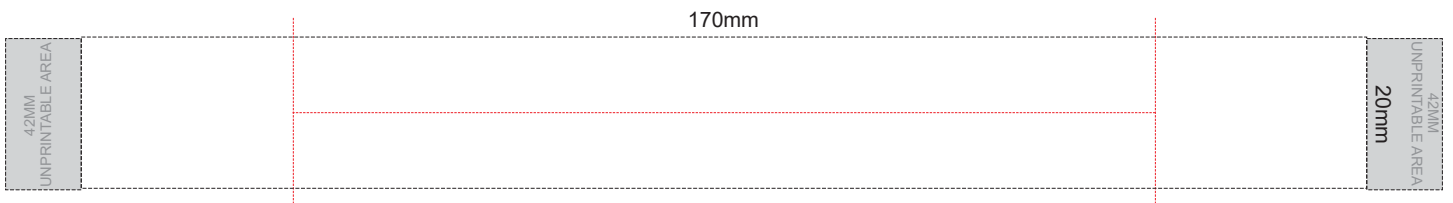

100% of Actual Size
Pad Print

100% of Actual Size
Pad Print

SIDE 1

SIDE 2

Flip & lid colour	Band colour	Cup colour
White	White	White
Yellow	Yellow	Yellow
Orange	Orange	Orange
Pink	Pink	Pink
Red	Red	Red
Light Green	Light Green	Light Green
Green	Green	Green
Cyan	Cyan	Cyan
Blue	Blue	Blue
Dark Blue	Dark Blue	Dark Blue
Purple	Purple	Purple
Grey	Grey	Grey

100% of Actual Size
Screen Print (one colour)

100% of Actual Size
Screen Print (one colour)
Double sided template front & back

Red Line = Exact opposites of the product
(centre artwork to the red line)

Flip & lid colour	Band colour	Cup colour
White	White	White
Yellow	Yellow	Yellow
Orange	Orange	Orange
Pink	Pink	Pink
Red	Red	Red
Light Green	Light Green	Light Green
Green	Green	Green
Cyan	Cyan	Cyan
Blue	Blue	Blue
Dark Blue	Dark Blue	Dark Blue
Black	Black	Black
Purple	Purple	Purple
Grey	Grey	Grey

100% of Actual Size
Silicone Digital Print
Debossed

SIDE 1

SIDE 2