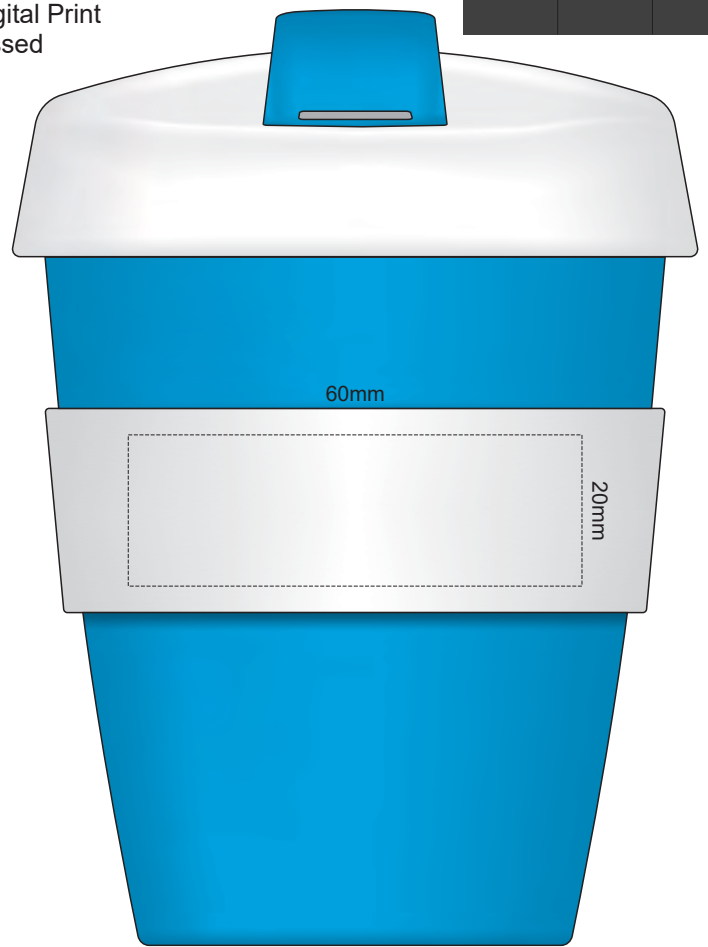

Flip & lid colour	Band colour	Cup colour
White	White	White
Yellow	Yellow	Yellow
Orange	Orange	Orange
Pink	Pink	Pink
Red	Red	Red
Light Green	Light Green	Light Green
Green	Green	Green
Cyan	Cyan	Cyan
Blue	Blue	Blue
Dark Blue	Dark Blue	Dark Blue
Dark Purple	Dark Purple	Dark Purple
Grey	Grey	Grey

100% of Actual Size
Pad Print

100% of Actual Size
Pad Print

SIDE 1

SIDE 2

Flip & lid colour	Band colour	Cup colour
White	White	White
Yellow	Yellow	Yellow
Orange	Orange	Orange
Pink	Pink	Pink
Red	Red	Red
Light Green	Light Green	Light Green
Green	Green	Green
Cyan	Cyan	Cyan
Blue	Blue	Blue
Dark Blue	Dark Blue	Dark Blue
Purple	Purple	Purple
Grey	Grey	Grey

100% of Actual Size
Screen Print (one colour)

100% of Actual Size
Screen Print (one colour)
Double sided template front & back

Red Line = Exact opposites of the product
(centre artwork to the red line)

Flip & lid colour	Band colour	Cup colour
White	White	White
Yellow	Yellow	Yellow
Orange	Orange	Orange
Pink	Pink	Pink
Red	Red	Red
Light Green	Light Green	Light Green
Green	Green	Green
Cyan	Cyan	Cyan
Blue	Blue	Blue
Dark Blue	Dark Blue	Dark Blue
Black	Black	Black
Purple	Purple	Purple
Grey	Grey	Grey

100% of Actual Size
Silicone Digital Print
Debossed

SIDE 1

SIDE 2