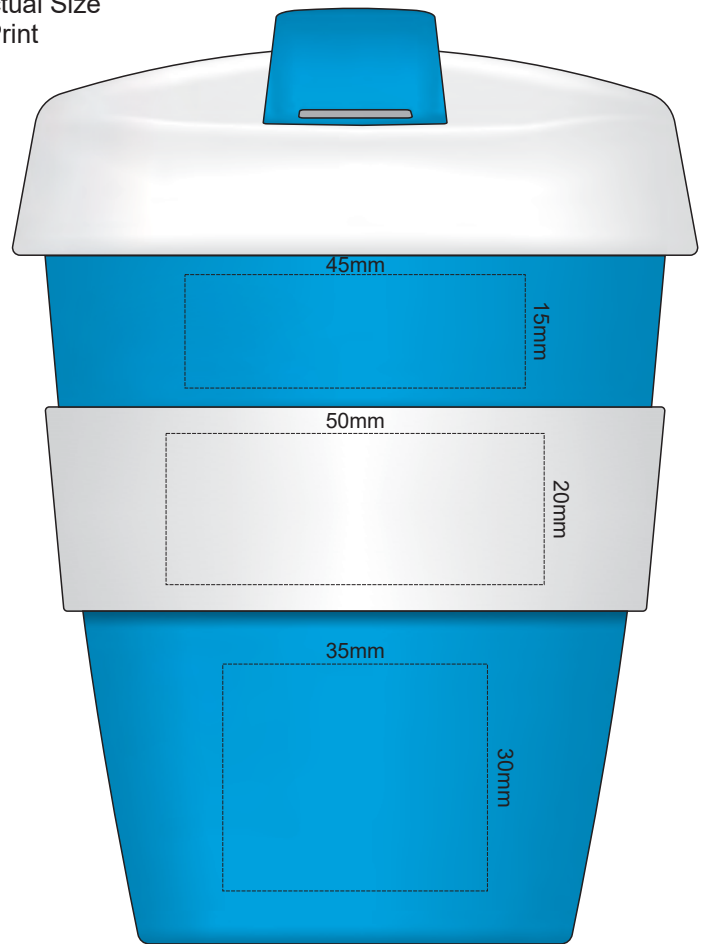

Flip & lid colour	Band colour	Cup colour
White	White	White
Yellow	Yellow	Yellow
Orange	Orange	Orange
Pink	Pink	Pink
Red	Red	Red
Light Green	Light Green	Light Green
Green	Green	Green
Cyan	Cyan	Cyan
Blue	Blue	Blue
Dark Blue	Dark Blue	Dark Blue
Dark Purple	Dark Purple	Dark Purple
Grey	Grey	Grey

100% of Actual Size
Pad Print

100% of Actual Size
Pad Print

SIDE 1

SIDE 2

Flip & lid colour	Band colour	Cup colour
White	White	White
Yellow	Yellow	Yellow
Orange	Orange	Orange
Pink	Pink	Pink
Red	Red	Red
Light Green	Light Green	Light Green
Green	Green	Green
Cyan	Cyan	Cyan
Blue	Blue	Blue
Dark Blue	Dark Blue	Dark Blue
Purple	Purple	Purple
Grey	Grey	Grey

100% of Actual Size
Screen Print (one colour)

100% of Actual Size
Screen Print (one colour)
Double sided template front & back

Red Line = Exact opposites of the product
(centre artwork to the red line)

Flip & lid colour	Band colour	Cup colour
White	White	White
Yellow	Yellow	Yellow
Orange	Orange	Orange
Pink	Pink	Pink
Red	Red	Red
Light Green	Light Green	Light Green
Green	Green	Green
Cyan	Cyan	Cyan
Blue	Blue	Blue
Dark Blue	Dark Blue	Dark Blue
Black	Black	Black
Purple	Purple	Purple
Grey	Grey	Grey

100% of Actual Size
Silicone Digital Print
Debossed

SIDE 1

SIDE 2