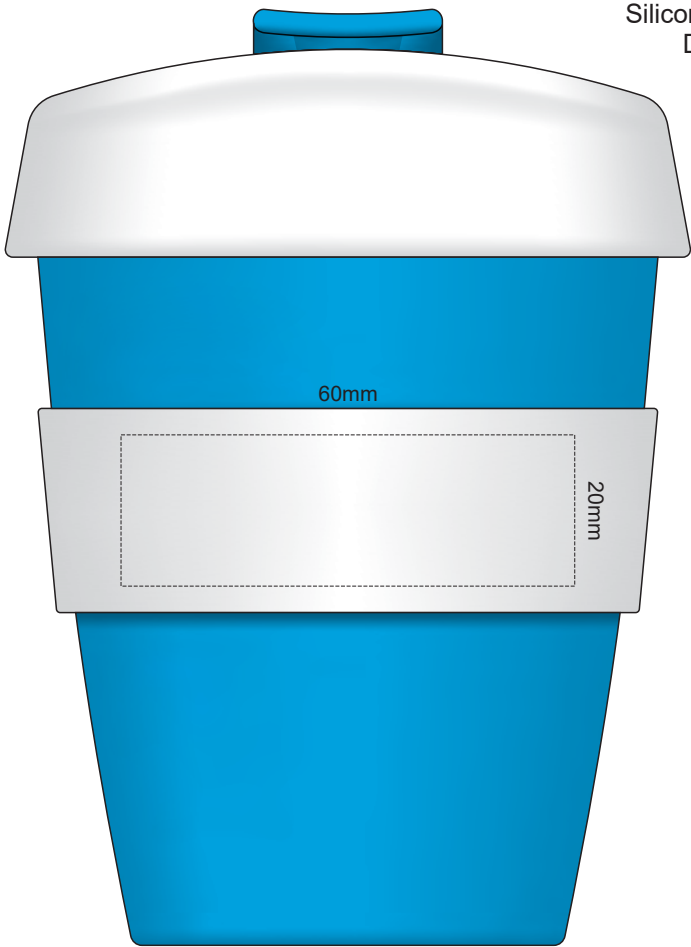

100% of Actual Size
Pad Print

100% of Actual Size
Pad Print

SIDE 1

SIDE 2

Flip & lid colour	Band colour	Cup colour
White	White	White
Yellow	Yellow	Yellow
Orange	Orange	Orange
Pink	Pink	Pink
Red	Red	Red
Light Green	Light Green	Light Green
Green	Green	Green
Cyan	Cyan	Cyan
Blue	Blue	Blue
Dark Blue	Dark Blue	Dark Blue
Purple	Purple	Purple
Grey	Grey	Grey

100% of Actual Size
Screen Print (one colour)

100% of Actual Size
Screen Print (one colour)
Double sided template front & back

Red Line = Exact opposites of the product
(centre artwork to the red line)

Flip & lid colour	Band colour	Cup colour
White	White	White
Yellow	Yellow	Yellow
Orange	Orange	Orange
Pink	Pink	Pink
Red	Red	Red
Light Green	Light Green	Light Green
Green	Green	Green
Cyan	Cyan	Cyan
Blue	Blue	Blue
Dark Blue	Dark Blue	Dark Blue
Black	Black	Black
Purple	Purple	Purple
Grey	Grey	Grey

100% of Actual Size
Silicone Digital Print
Debossed

SIDE 1

SIDE 2