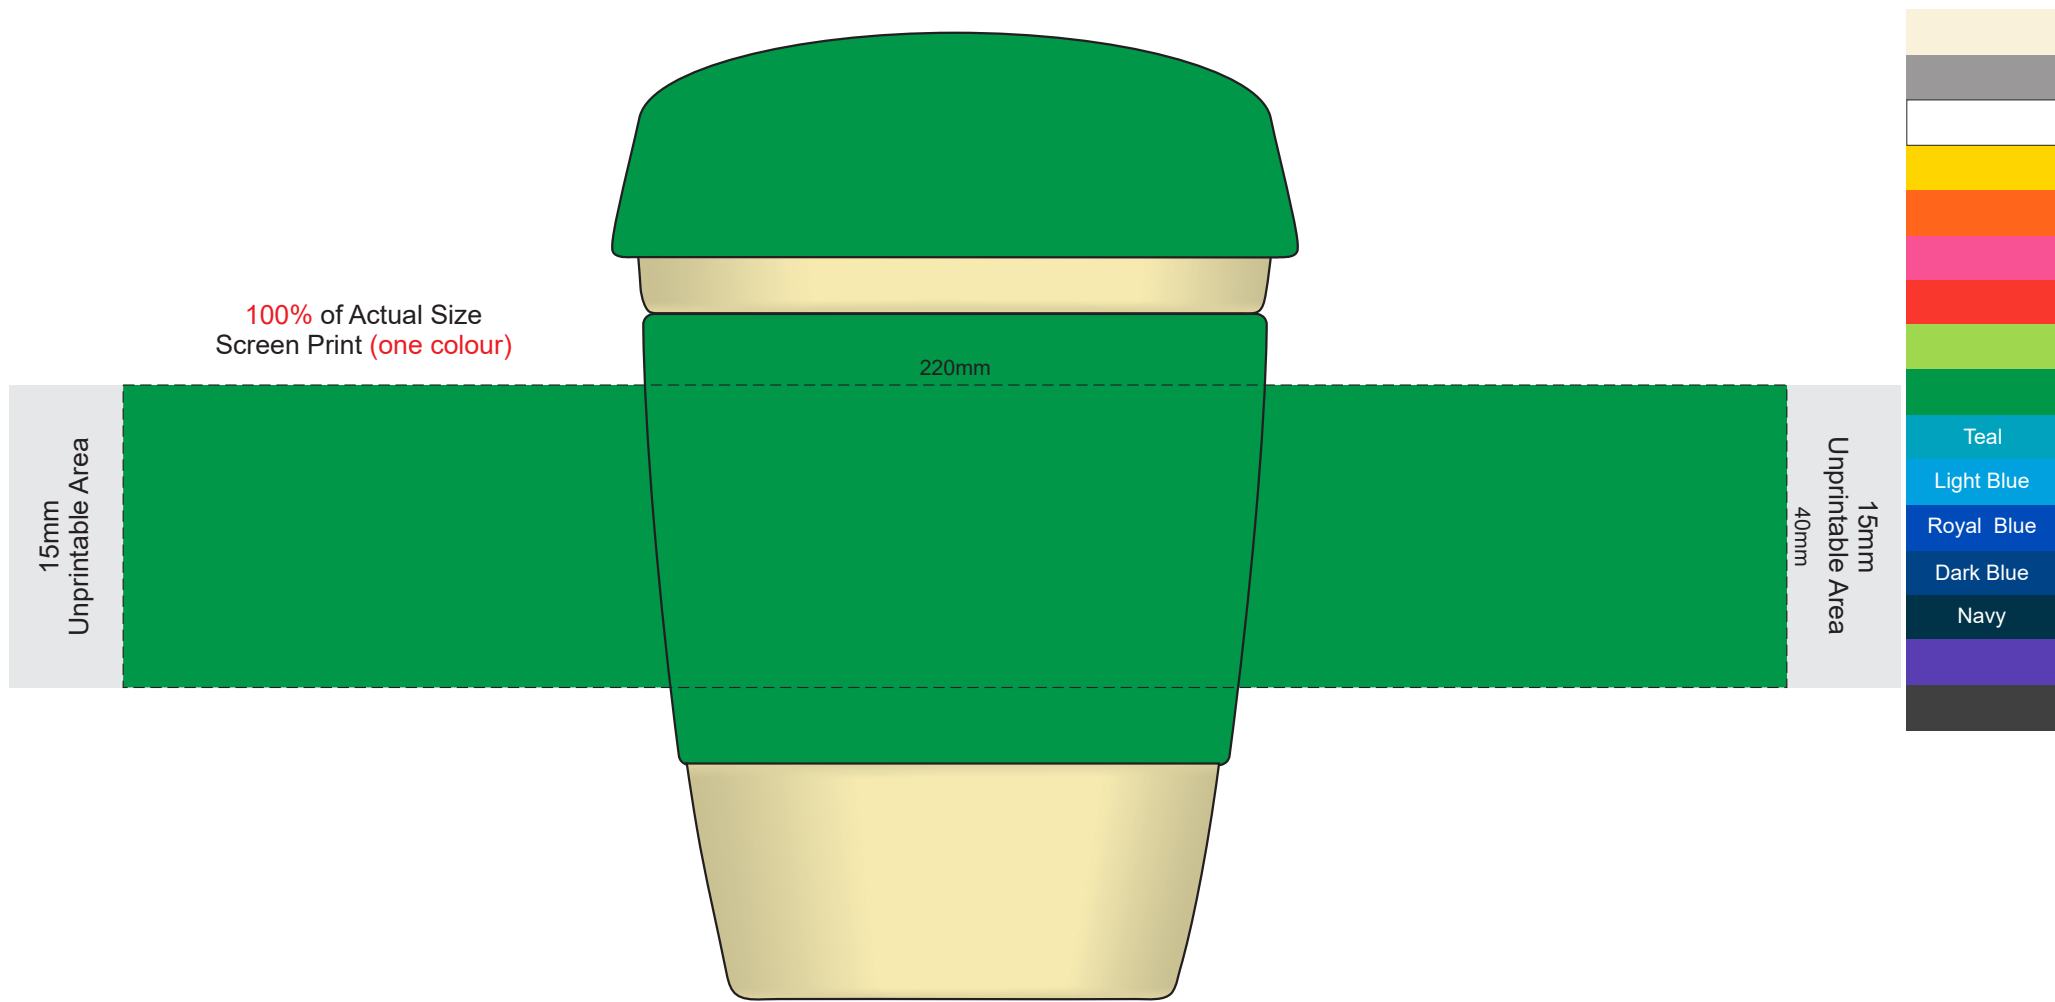

100% of Actual Size
Pad Print

SIDE 1

SIDE 2

100% of Actual Size
Silicone Digital Print

SIDE 1

SIDE 2

100% of Actual Size
Debossed

SIDE 1

SIDE 2

Red Line = Exact opposites of the product
(centre artwork to the red line)