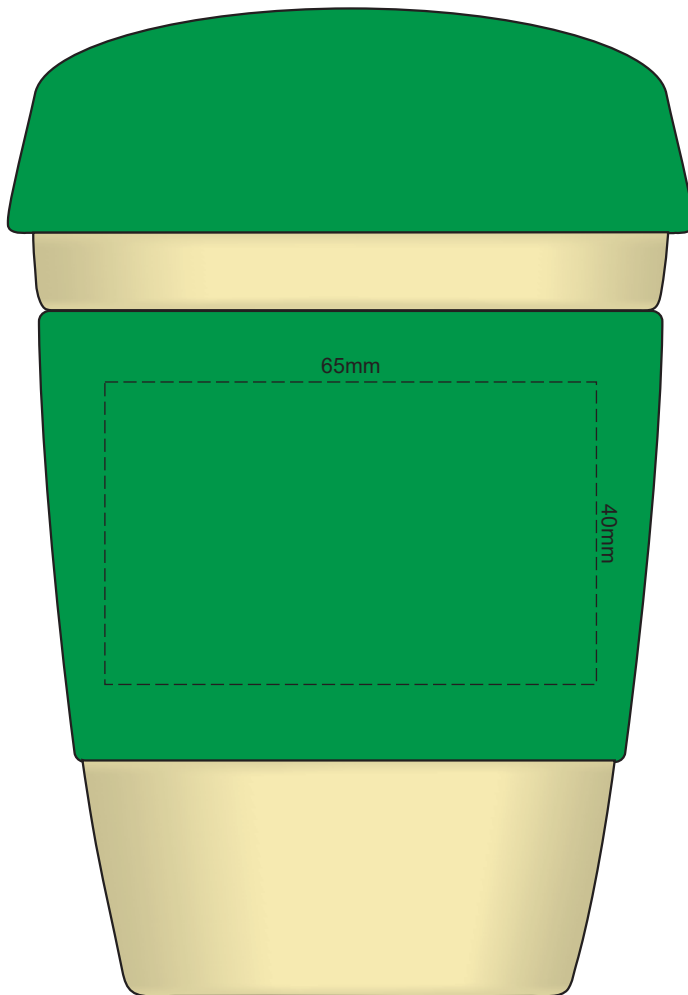

100% of Actual Size
Pad Print

SIDE 1

SIDE 2

100% of Actual Size
Silicone Digital Print

SIDE 1

SIDE 2

100% of Actual Size
Debossed

SIDE 1

SIDE 2

Red Line = Exact opposites of the product
(centre artwork to the red line)