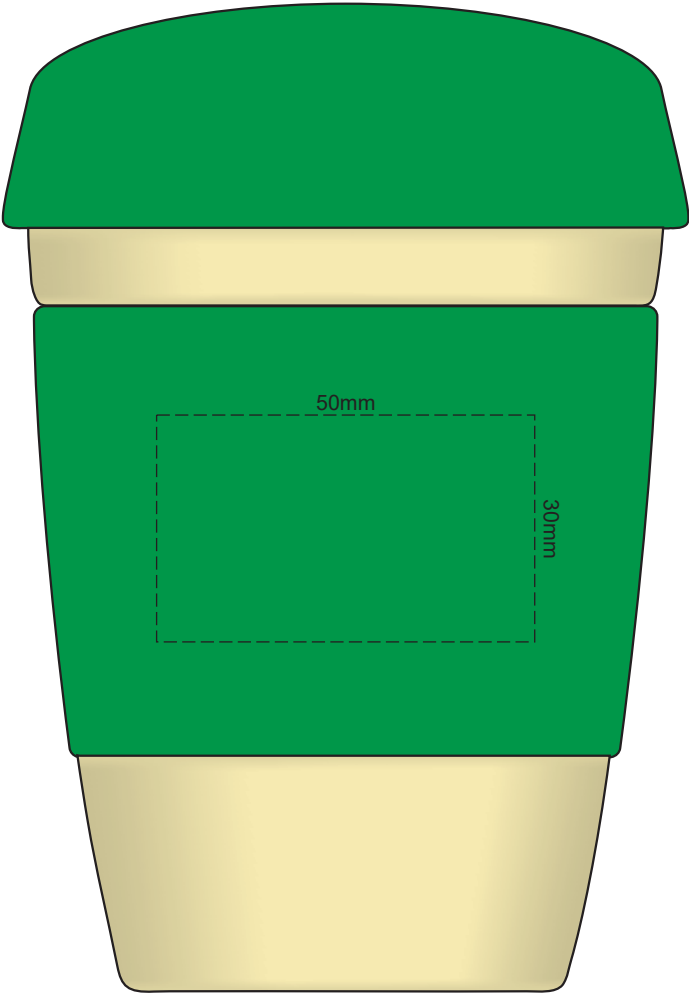

100% of Actual Size
Pad Print

SIDE 1

SIDE 2

100% of Actual Size
Silicone Digital Print

SIDE 1

SIDE 2

100% of Actual Size
Debossed

SIDE 1

SIDE 2

Red Line = Exact opposites of the product
(centre artwork to the red line)