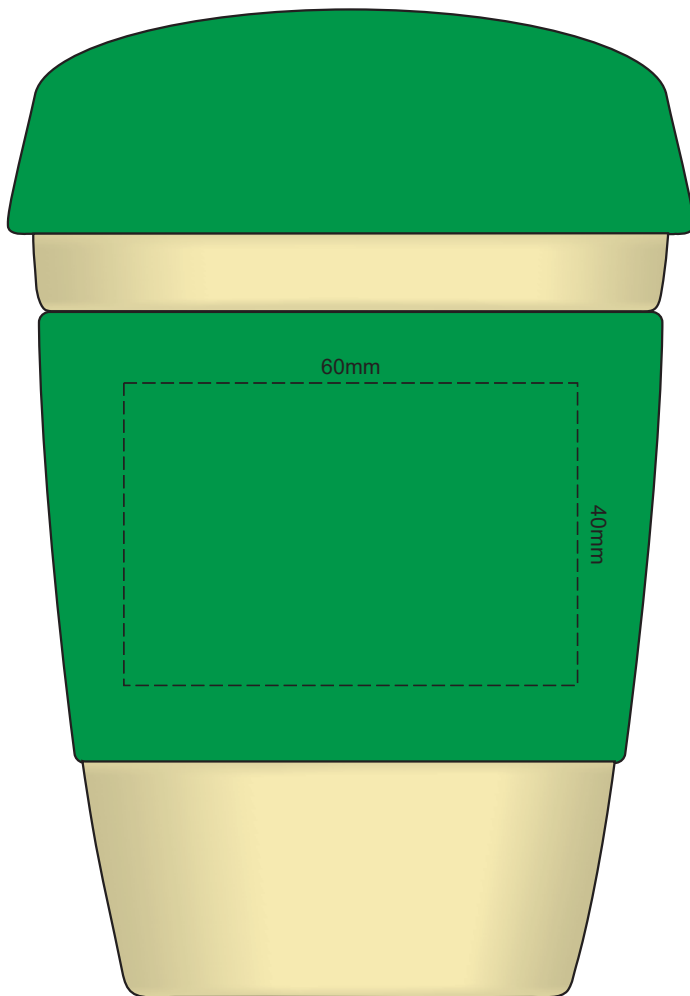

100% of Actual Size
Pad Print

SIDE 1

SIDE 2

100% of Actual Size
Silicone Digital Print

SIDE 1

SIDE 2

100% of Actual Size
Debossed

SIDE 1

SIDE 2

Red Line = Exact opposites of the product
(centre artwork to the red line)