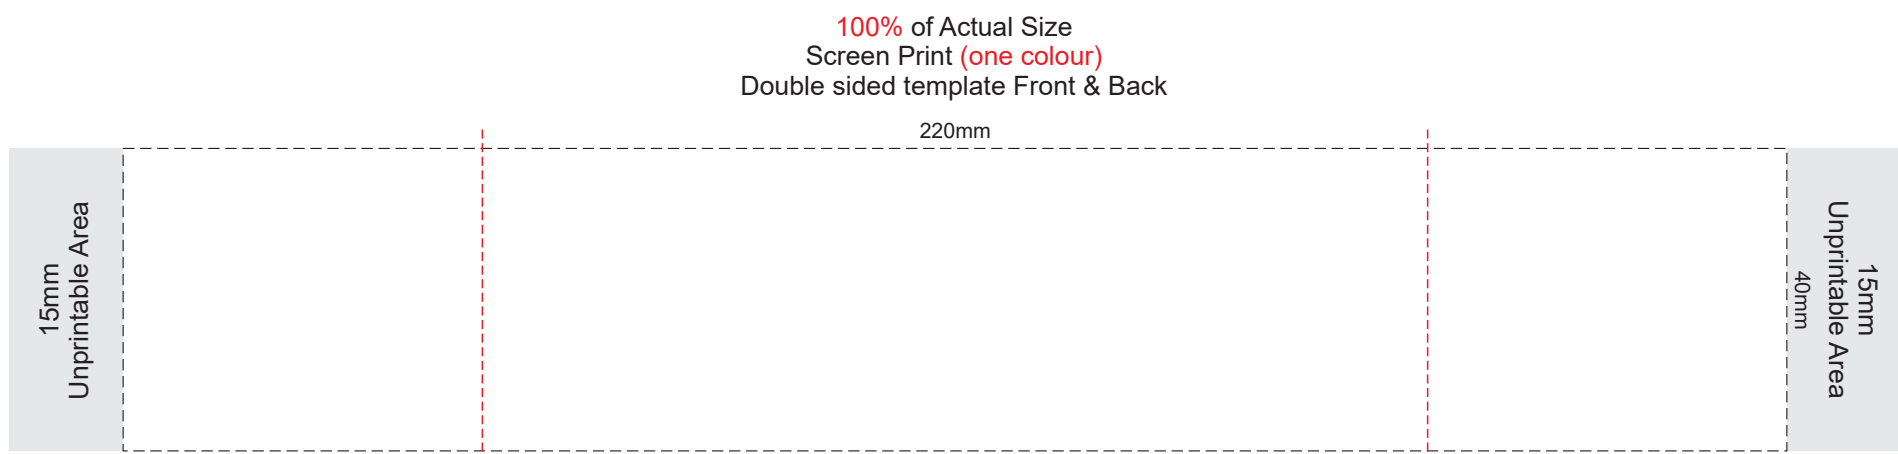

100% of Actual Size
Pad Print

SIDE 1

SIDE 2

100% of Actual Size
Silicone Digital Print

SIDE 1

SIDE 2

100% of Actual Size
Debossed

SIDE 1

SIDE 2

Red Line = Exact opposites of the product
(centre artwork to the red line)