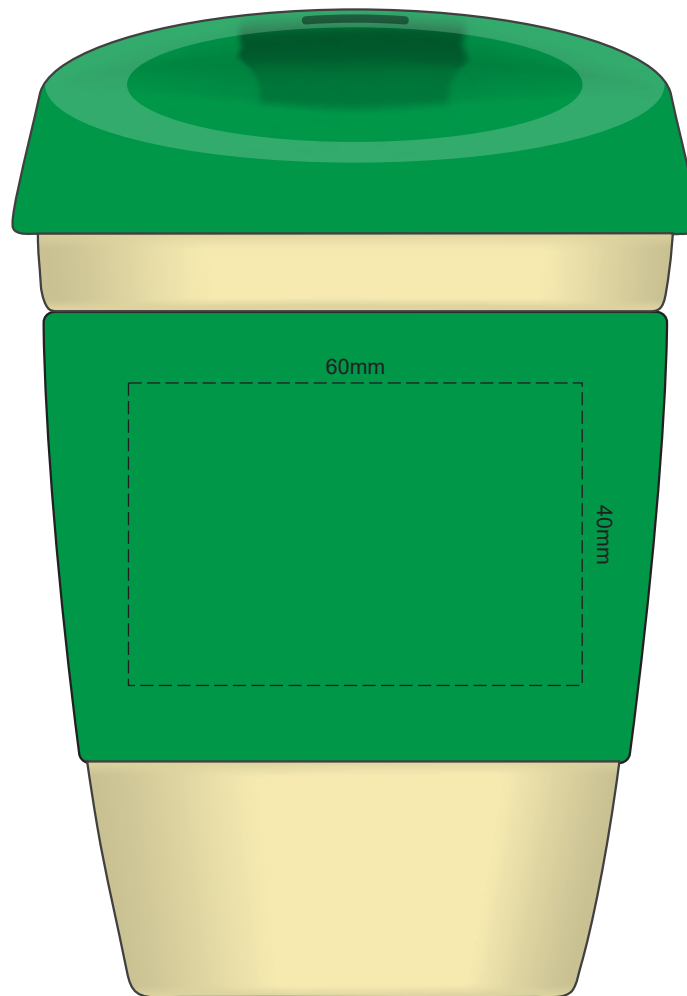

100% of Actual Size
Pad Print

SIDE 1

SIDE 2

100% of Actual Size
Silicone Digital Print

SIDE 1

SIDE 2

100% of Actual Size
Debossed

SIDE 1

SIDE 2

Red Line = Exact opposites of the product
(centre artwork to the red line)